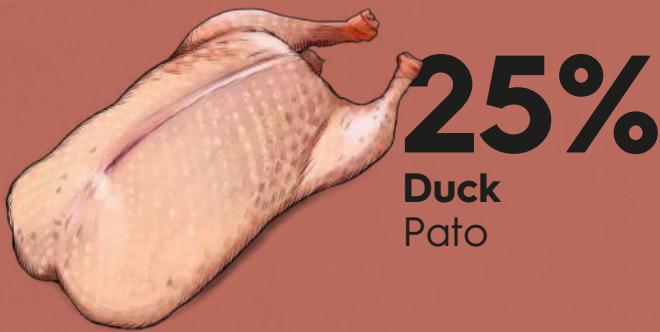

Gosbi

Fresko

Wild Adult

Alimento completo húmedo
para perros adultos

375g

25%

Duck
Pato